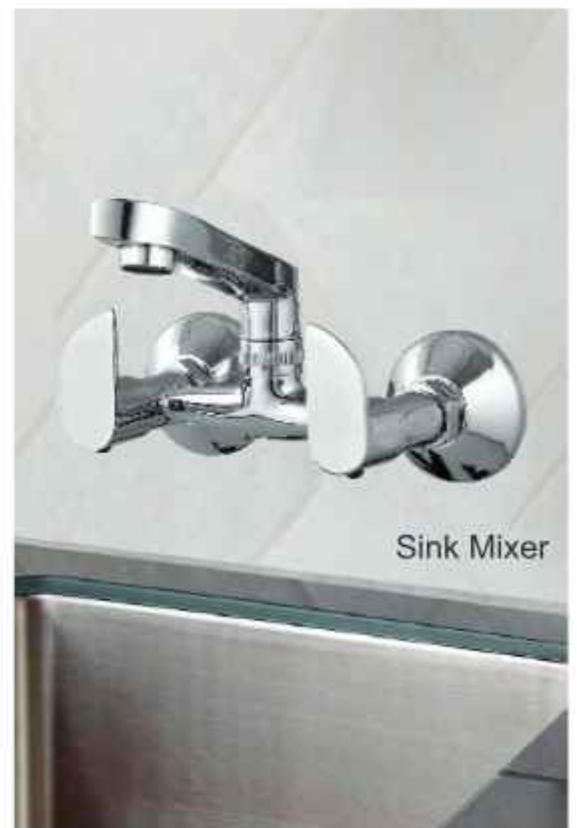

ALIVE BRASS KNOB SERIES

Wall Mixer Telephonic

ALIVE BRASS KNOB SERIES

Description	M.R.P. ₹
Pillar Cock	970/-
Long Body	890/-
Bib Cock	820/-
Angle Cock	590/-
Concealed Stop Cock 20 MM	850/-
Sink Cock Casted Spout	1500/-
Sink Cock 12"	-
Sink Cock 15"	-
Sink Cock Dual Flow	-
Swan Neck Casted Spout	1700/-
Swan Neck 12"	-
Swan Neck 15"	-
2-in-1 Bib Cock	1130/-
2-in-1 Angle Cock	950/-
Sink Mixer	2800/-
Center Hole (Movable Spout)	-
Center Hole (Fix Spout)	-
2-in-1 Wall Mixer	3200/-
3-in-1 Wall Mixer	3700/-
Washing Cock	650/-
Nozal Cock	750/-

Bib Cock

Long Body

Pillar Cock

Sink Cock

Sink Mixer

Center Hole Basin Mixer

Description	M.R.P. ₹
-------------	----------

Pillar Cock	860/-
Long Body	730/-
Bib Cock	680/-
Angle Cock	630/-
Concealed Stop Cock 20 MM	870/-
Sink Cock Casted Spout	1150/-
Sink Cock 12"	-
Sink Cock 15"	-
Sink Cock Dual Flow	-
Swan Neck Casted Spout	1380/-
Swan Neck 12"	-
Swan Neck 15"	-
2-in-1 Bib Cock	1000/-
2-in-1 Angle Cock	1000/-
Sink Mixer	2400/-
Center Hole (Movable Spout)	-
Center Hole (Fix Spout)	-
2-in-1 Wall Mixer	3100/-
3-in-1 Wall Mixer	3700/-
Washing Cock	720/-
Nozal Cock	820/-